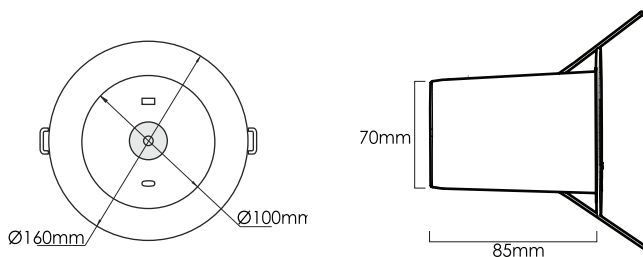

Ordering Information

Part Number	Description	Box Quantity
MRX-EMRD	ONEFIRE D40 LED Recessed Mount Non-Maintained Emergency Downlight c/w Lithium Battery	10

Specifications

Input	Wiring	Lamp	Mode	Battery	Autonomy	Mounting	IP	Compliance	Classification
230VAC 50Hz	Complete with flex and plug	3W LED 5700K Lifetime Warranty	Non-Maintained	LiFePO4	> 120 mins	Ceiling, recessed mount	IP20	RCM, AS/NZS 2293, AS/NZS 60598.1	C0 D40 C90 D40

Dimensions

Spacing Table and Mounting Heights

NATA Classification	MOUNTING HEIGHT							
	2.1m	2.4m	2.7m	3.0m	4.0m	5.0m	6.0m	8.0m
C0 - D40	16.7	17.4	18.0	18.6	20.1	21.3	22.1	23.0
C90 - D40	16.7	17.4	18.0	18.6	20.1	21.3	22.1	23.0

Diameter	Cut-out	Length	Width	Weight
Large - 160mm Small - 100mm	Large - 150mm Small - 90mm	85mm	70mm	0.5kg

Exclusive brand endorsed by:

Specifications are subject to change without prior notice due to ongoing improvement.