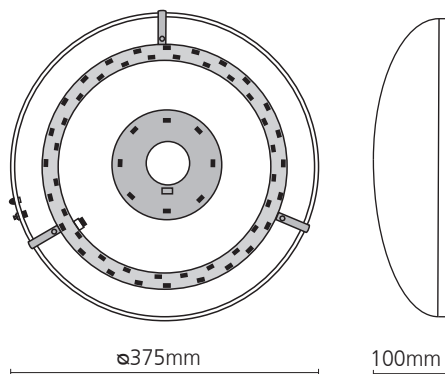

Classy circular Emergency Light with a high transmission acrylic diffuser for superior illumination under general and emergency modes.

Features

- Multimode, switchable 23W LED array
- Advanced Lithium batteries
- High transmission acrylic diffuser
- Surface mounted - wall or ceiling
- Twist-lock diffuser installation
- Low energy consumption
- Large terminal blocks
- Designed in accordance with AS/NZS 2293

Ordering Information

Part Number	Description	Box Quantity
MRX-EM375C	ORION 23W LED Multimode Circular Emergency Oyster Light c/w Lithium Battery	1

Specifications

Input	Wiring	Lamp	Mode	Battery	Autonomy	Mounting	IP	Compliance	Classification
230VAC 50Hz	Hardwired into terminal block	23W LED 4000K, 2100lm, 84+ CRI	Multimode, switchable	LiFePO4	> 120 mins	Wall or ceiling surface mount	IP20	RCM, AS/NZS 2293, AS/NZS 60598.1	D40

Dimensions

Diameter

375mm

Height

100mm

Weight

3.0kg

Spacing Table and Mounting Heights

NATA Classification	MOUNTING HEIGHT							
	2.1m	2.4m	2.7m	3.0m	4.0m	5.0m	6.0m	8.0m
C0 - D40	16.7	17.4	18.0	18.6	20.1	21.3	22.1	23.0
C90 - D40	16.7	17.4	18.0	18.6	20.1	21.3	22.1	23.0

Exclusive brand endorsed by: